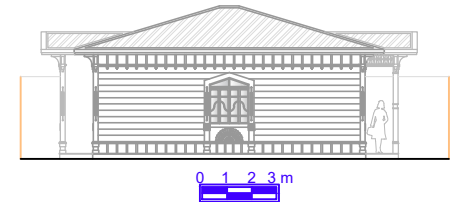

Rodrigo Lancelotti Architecture - Carnelian House

Roof Plan

Ground Floor Plan

Total Area = 77,78 m<sup>2</sup>

Elevation 01

Elevation 02

Elevation 03

Elevation 04