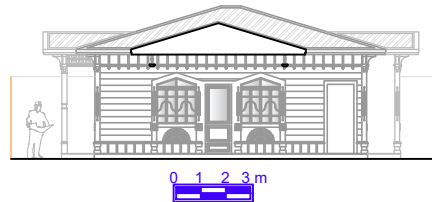

Rodrigo Lancelotti Architecture - Carnelian House

Roof Plan

Ground Floor Plan

Total Area = 77,78 m<sup>2</sup>

Elevation 01

Elevation 02

Elevation 03

Elevation 04