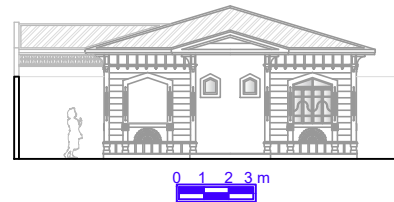

Rodrigo Lancelotti Architecture - Carnelian House

Roof Plan

Ground Floor Plan

Total Area = 77,78 m<sup>2</sup>

Elevation 01

Elevation 02

Elevation 03

Elevation 04