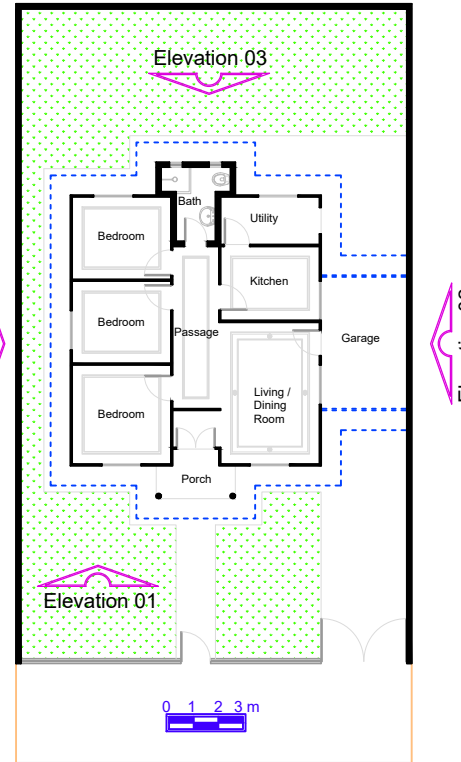

Rodrigo Lancelotti Architecture - Carnelian House

Roof Plan

Ground Floor Plan

Total Area = 77,78 m<sup>2</sup>

Elevation 01

Elevation 02

Elevation 03

Elevation 04