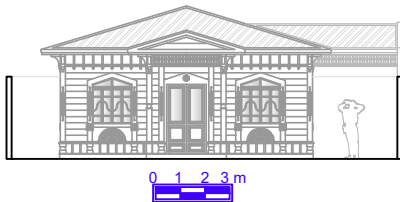

Rodrigo Lancelotti Architecture - Carnelian House

Roof Plan

Ground Floor Plan

Total Area = 77,78 m<sup>2</sup>

Elevation 01

Elevation 02

Elevation 03

Elevation 04