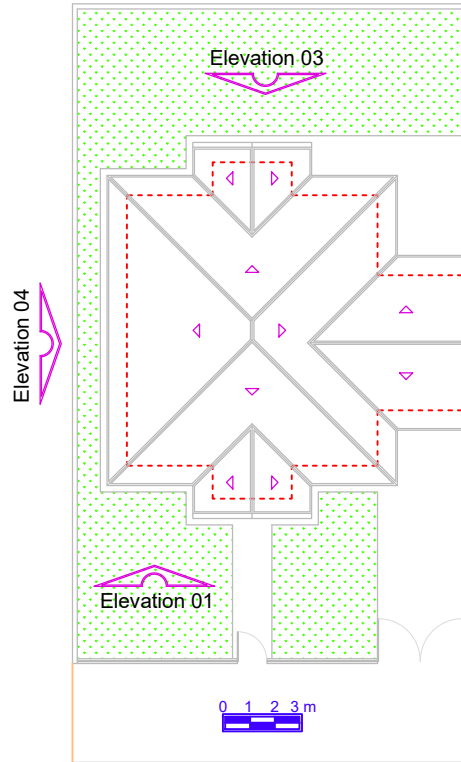

Rodrigo Lancelotti Architecture - Carnelian House

Roof Plan

Ground Floor Plan

Total Area = 77,78 m<sup>2</sup>

Elevation 01

Elevation 02

Elevation 03

Elevation 04